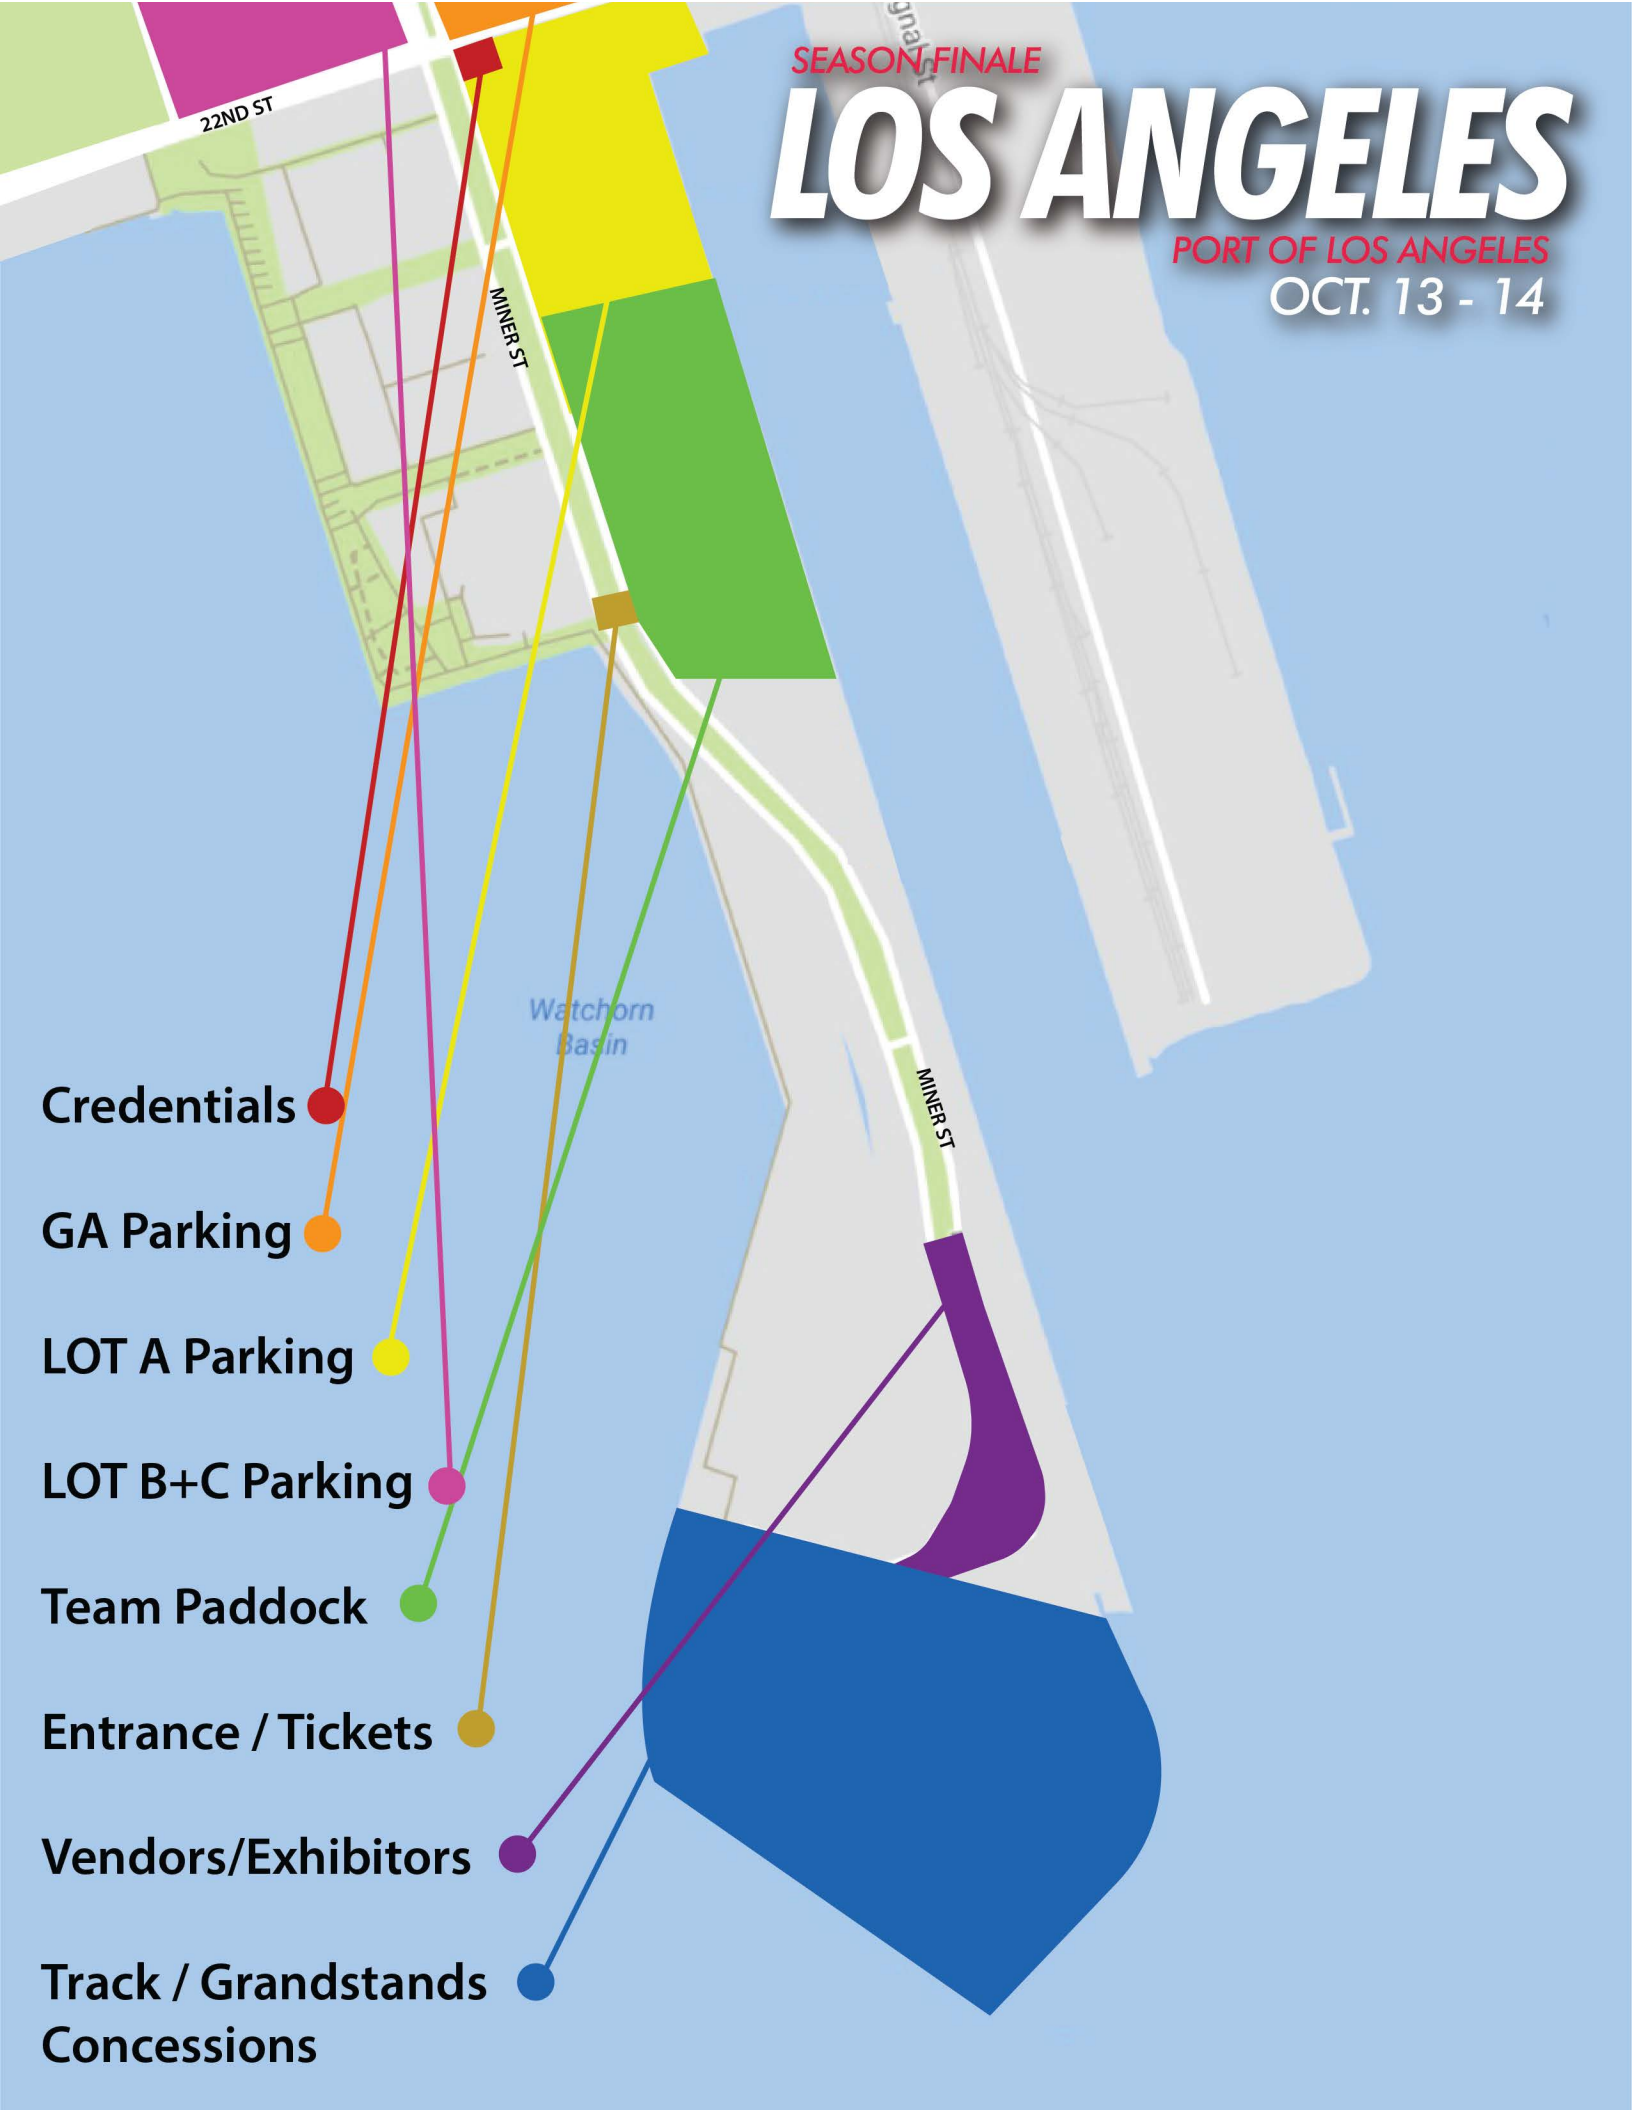

SEASON FINALE

LOS ANGELES

PORT OF LOS ANGELES
OCT. 13 - 14

Credentials

GA Parking

LOT A Parking

LOT B+C Parking

Team Paddock

Entrance / Tickets

Vendors/Exhibitors

Track / Grandstands
Concessions

Watchorn
Basin

22ND ST

MINER ST

MINER ST

Signal St